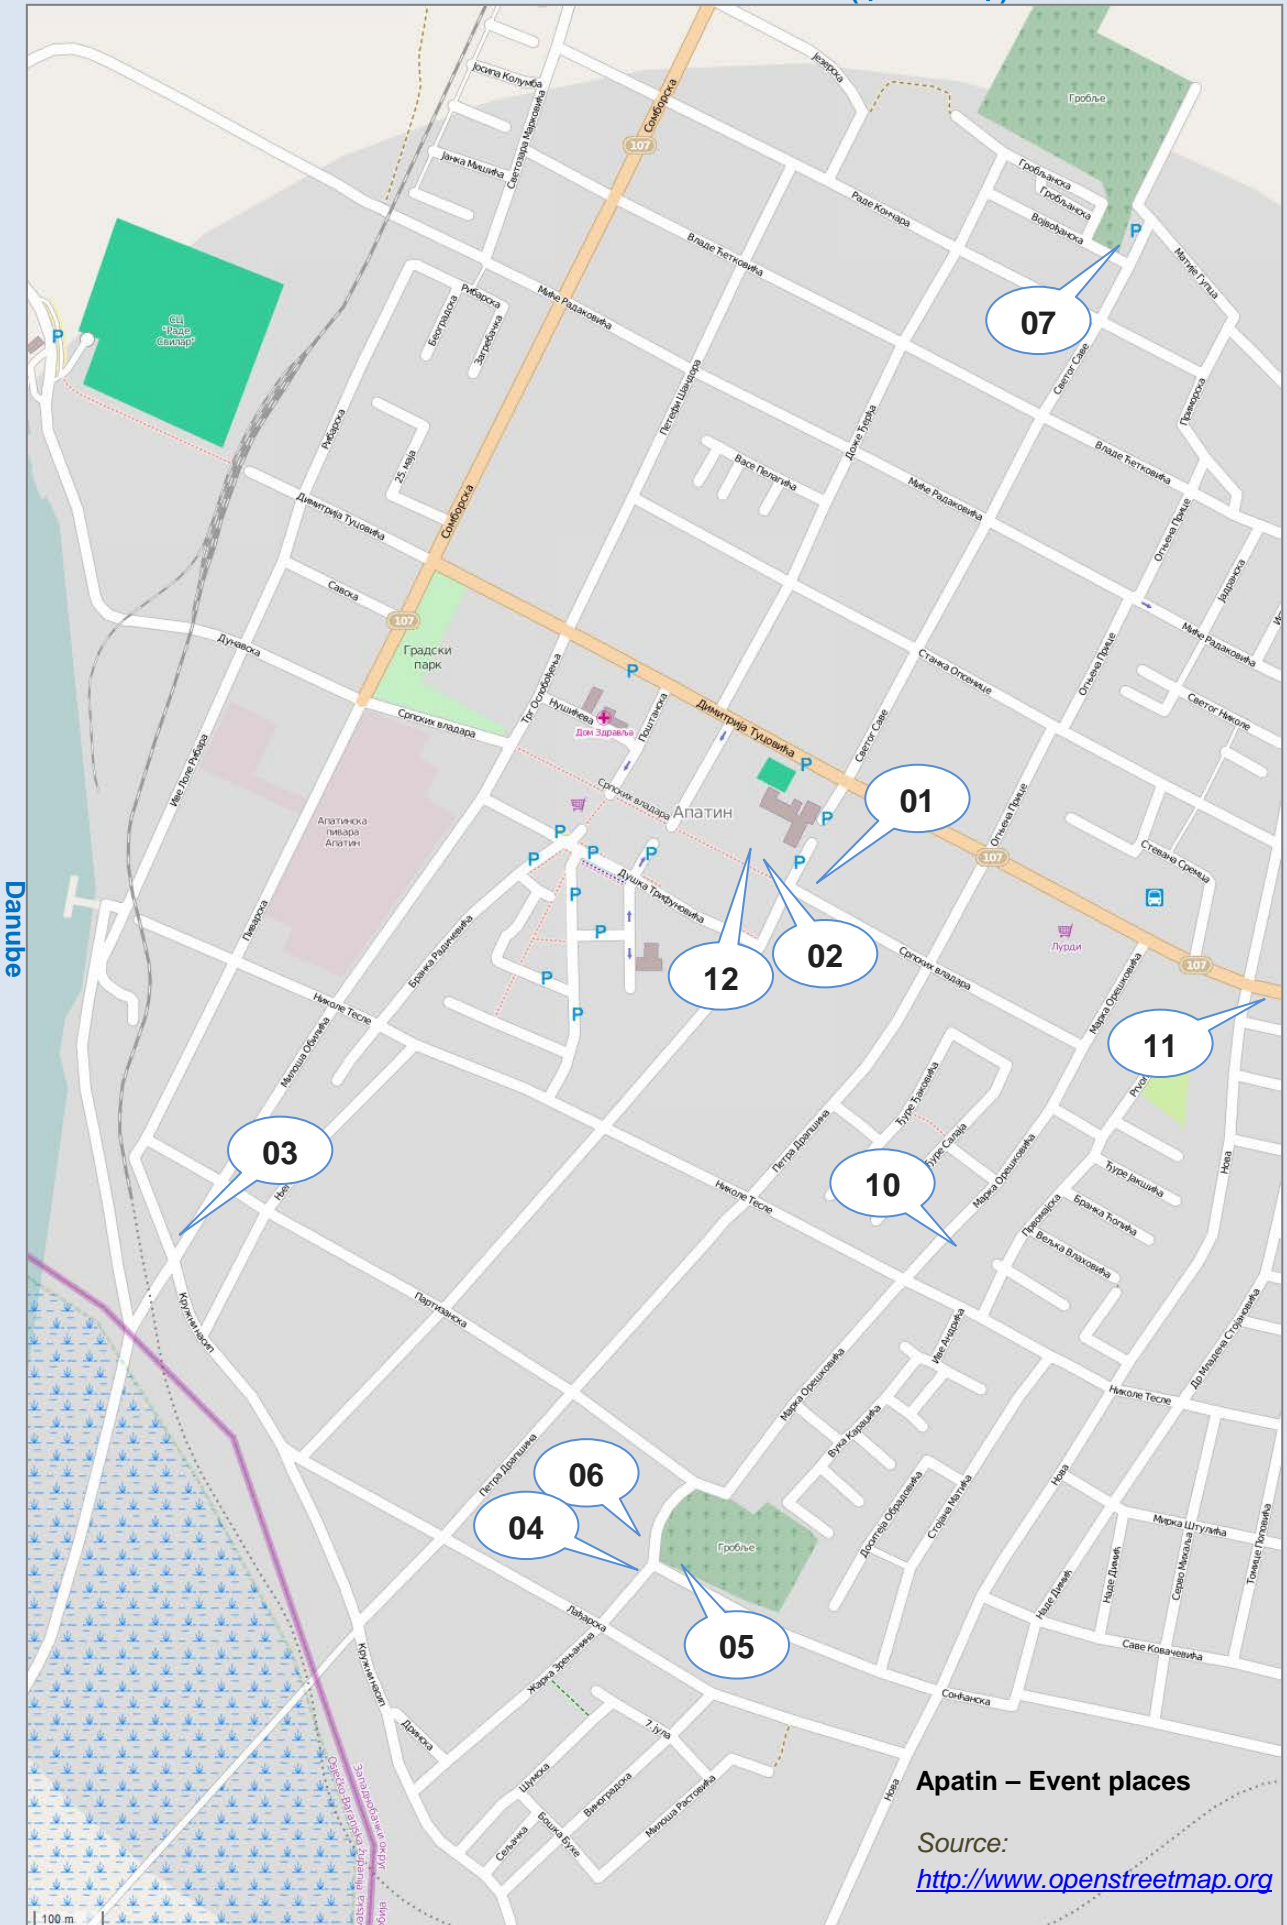

In direction Sombor (↑ North ↑)

In direction Sonta,  
and Prigrevica

Apatin – Event places

Source:

<http://www.openstreetmap.org>